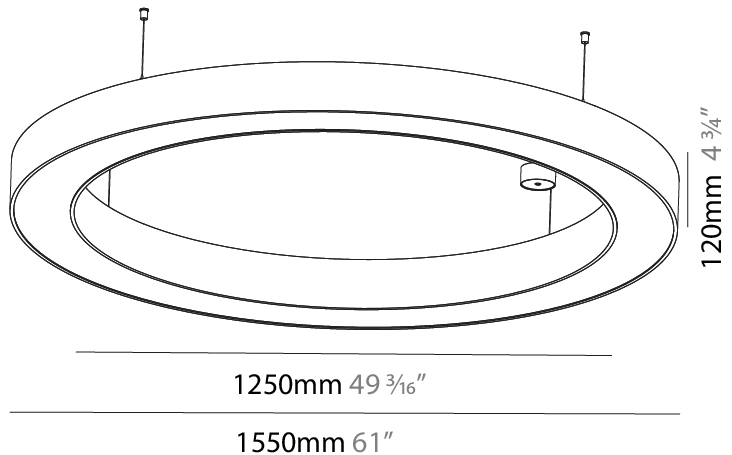

GENERAL

Series: Glorious
Subseries: Glorious
Brand: Prolight
Division: Architectural
Mounting Type: Suspension
Mounting Location: Ceiling
Subcategory: Ambient

PHYSICAL

Shape: Round
Diameter (mm): 1550
Diameter (in): 61
Height (mm): 120
Height (in): 4 3/4
Max. Overall Height (mm): 2120
Max. Overall Height (in): 83 7/16
Light Distribution: Direct / Indirect
Weight (kg): 16.737
Weight (lbs): 36.90
Diffuser: PMMA - Opal or Micro-Prism
Fixture Finish: SSR / BKV / CWI / CRY / HAB / LAG / UFT / ITA / RUA / RUR / MIC / FTG / MYG / TWT / LOD / PUS / FRO / FUP / KIA / POP / BLS / SPG / MEY / GOH / GUM / CHC / COM / ABZ / JAG / OBR / MOS / ROR
Fixture Material: Aluminum

ELECTRICAL

Lamp Type: LED (Zhaga Standard)
Input Wattage (W): 110
Total Output Wattage (W): 88 / 70.4 (3500K)
Dimming: Non-Dimming / Phase Dimming (120Vac only) / 0-10V Dimming
Driver Included: Yes
Driver Location: Integrated
Driver Type: Constant Current - 120 / 277Vac
Driver Class: Class 2
Input Voltage (V): 120 - 277
Constant Current (MA): 350 / 700/800 (3500K)

LED

Color Temperature (°K): 3000 / 3500 / 4000
Max. Delivered Lumen (lm): 6920 / 7164 / 7310 Direct / 4530 / 4938 / 4790 Indirect
CRI: >80 CRI
Efficiency (%): 68
Lamp Life (hrs): 50000

OPTICAL

RATINGS AND CERTIFICATIONS

Certified By: Certified for North American Standards
IP rating: IP20