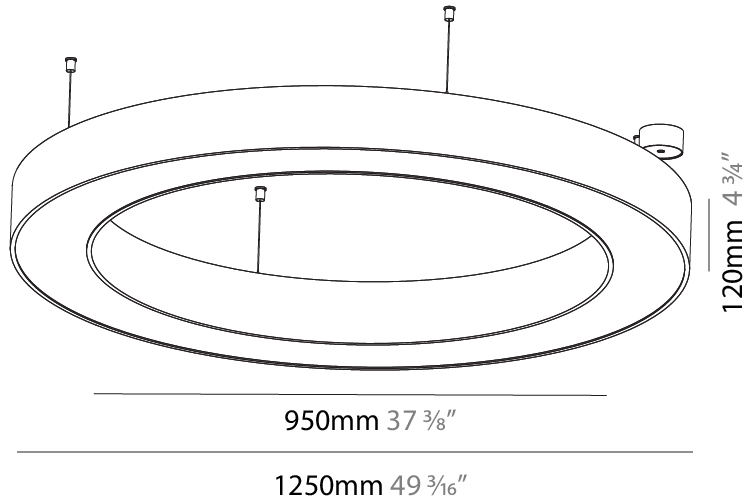

GENERAL

Series: Glorious
Subseries: Glorious
Brand: Prolicht
Division: Architectural
Mounting Type: Suspension
Mounting Location: Ceiling
Subcategory: Ambient

PHYSICAL

Shape: Round
Diameter (mm): 1250
Diameter (in): 49 3/16
Height (mm): 120
Height (in): 4 3/4
Max. Overall Height (mm): 2120
Max. Overall Height (in): 83 7/16
Light Distribution: Direct / Indirect
Weight (kg): 13.475
Weight (lbs): 29.70
Diffuser: [PMMA - Opal or Micro-Prism](#)
Fixture Finish: [SSR / BKV / CWI / CRY / HAB / LAG / UFT / ITA / RUA / RUR / MIC / FTG / MYG / TWT / LOD / PUS / FRO / FUP / KIA / POP / BLS / SPG / MEY / GOH / GUM / CHC / COM / ABZ / JAG / OBR / MOS / ROR](#)
Fixture Material: Aluminum

ELECTRICAL

Lamp Type: LED (Zhaga Standard)
Input Wattage (W): 90
Total Output Wattage (W): 72 / 57.6 (3500K)
Dimming: [Non-Dimming / Phase Dimming (120Vac only) / 0-10V Dimming](#)
Driver Included: Yes
Driver Location: Integrated
Driver Type: Constant Current
Driver Class: Class 2
Input Voltage (V): 120 - 277
Constant Current (MA): 350 / 1200/600 (3500K)

LED

[Color Temperature (°K): 3000 / 3500 / 4000](#)
Max. Delivered Lumen (lm): 5540 / 5733 / 5850 Direct / 3830 / 3969 / 4050 Indirect
CRI: >80 CRI
Efficiency (%): 68
Lamp Life (hrs): 50000

OPTICAL

RATINGS AND CERTIFICATIONS

Certified By: Certified for North American Standards
IP rating: IP20