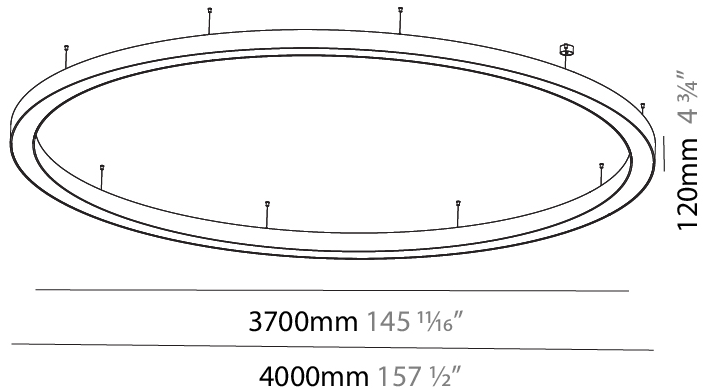

GENERAL

Series: Glorious
Subseries: Glorious
Brand: Prolicht
Division: Architectural
Mounting Type: Suspension
Mounting Location: Ceiling
Subcategory: Ambient

PHYSICAL

Shape: Round
Diameter (mm): 4000
Diameter (in): 157 1/2
Depth (mm): 120
Depth (in): 4 3/4
Max. Overall Height (mm): 2120
Max. Overall Height (in): 83 7/16
Light Distribution: Direct / Indirect
Weight (kg): 53.026
Weight (lbs): 116.66
Diffuser: PMMA - Opal or Micro-Prism
Fixture Finish: SSR / BKV / CWI / CRY / HAB / LAG / UFT / ITA / RUA / RUR / MIC / FTG / MYG / TWT / LOD / PUS / FRO / FUP / KIA / POP / BLS / SPG / MEY / GOH / GUM / CHC / COM / ABZ / JAG / OBR / MOS / ROR
Fixture Material: Aluminum

ELECTRICAL

Lamp Type: LED (Zhaga Standard)
Input Wattage (W): 300
Total Output Wattage (W): 240 / 192 (3500K)
Dimming: Non-Dimming / Phase Dimming (120Vac only) / 0-10V Dimming
Driver Included: Yes
Driver Location: Integrated
Driver Type: Constant Current - 120 / 277Vac
Driver Class: Class 2
Input Voltage (V): 120 - 277
Constant Current (MA): 350 / 1000 (3500K)

LED

Color Temperature (°K): 3000 / 3500 / 4000
Max. Delivered Lumen (lm): 18460 / 19110 / 19500 Direct / 12780 / 13230 / 13500 Indirect
CRI: >80 CRI
Efficiency (%): 70
Lamp Life (hrs): 50000

OPTICAL

RATINGS AND CERTIFICATIONS

Certified By: Certified for North American Standards
IP rating: IP20

PROJECT
TYPE
SPECIFIER
QUANTITY
DATE